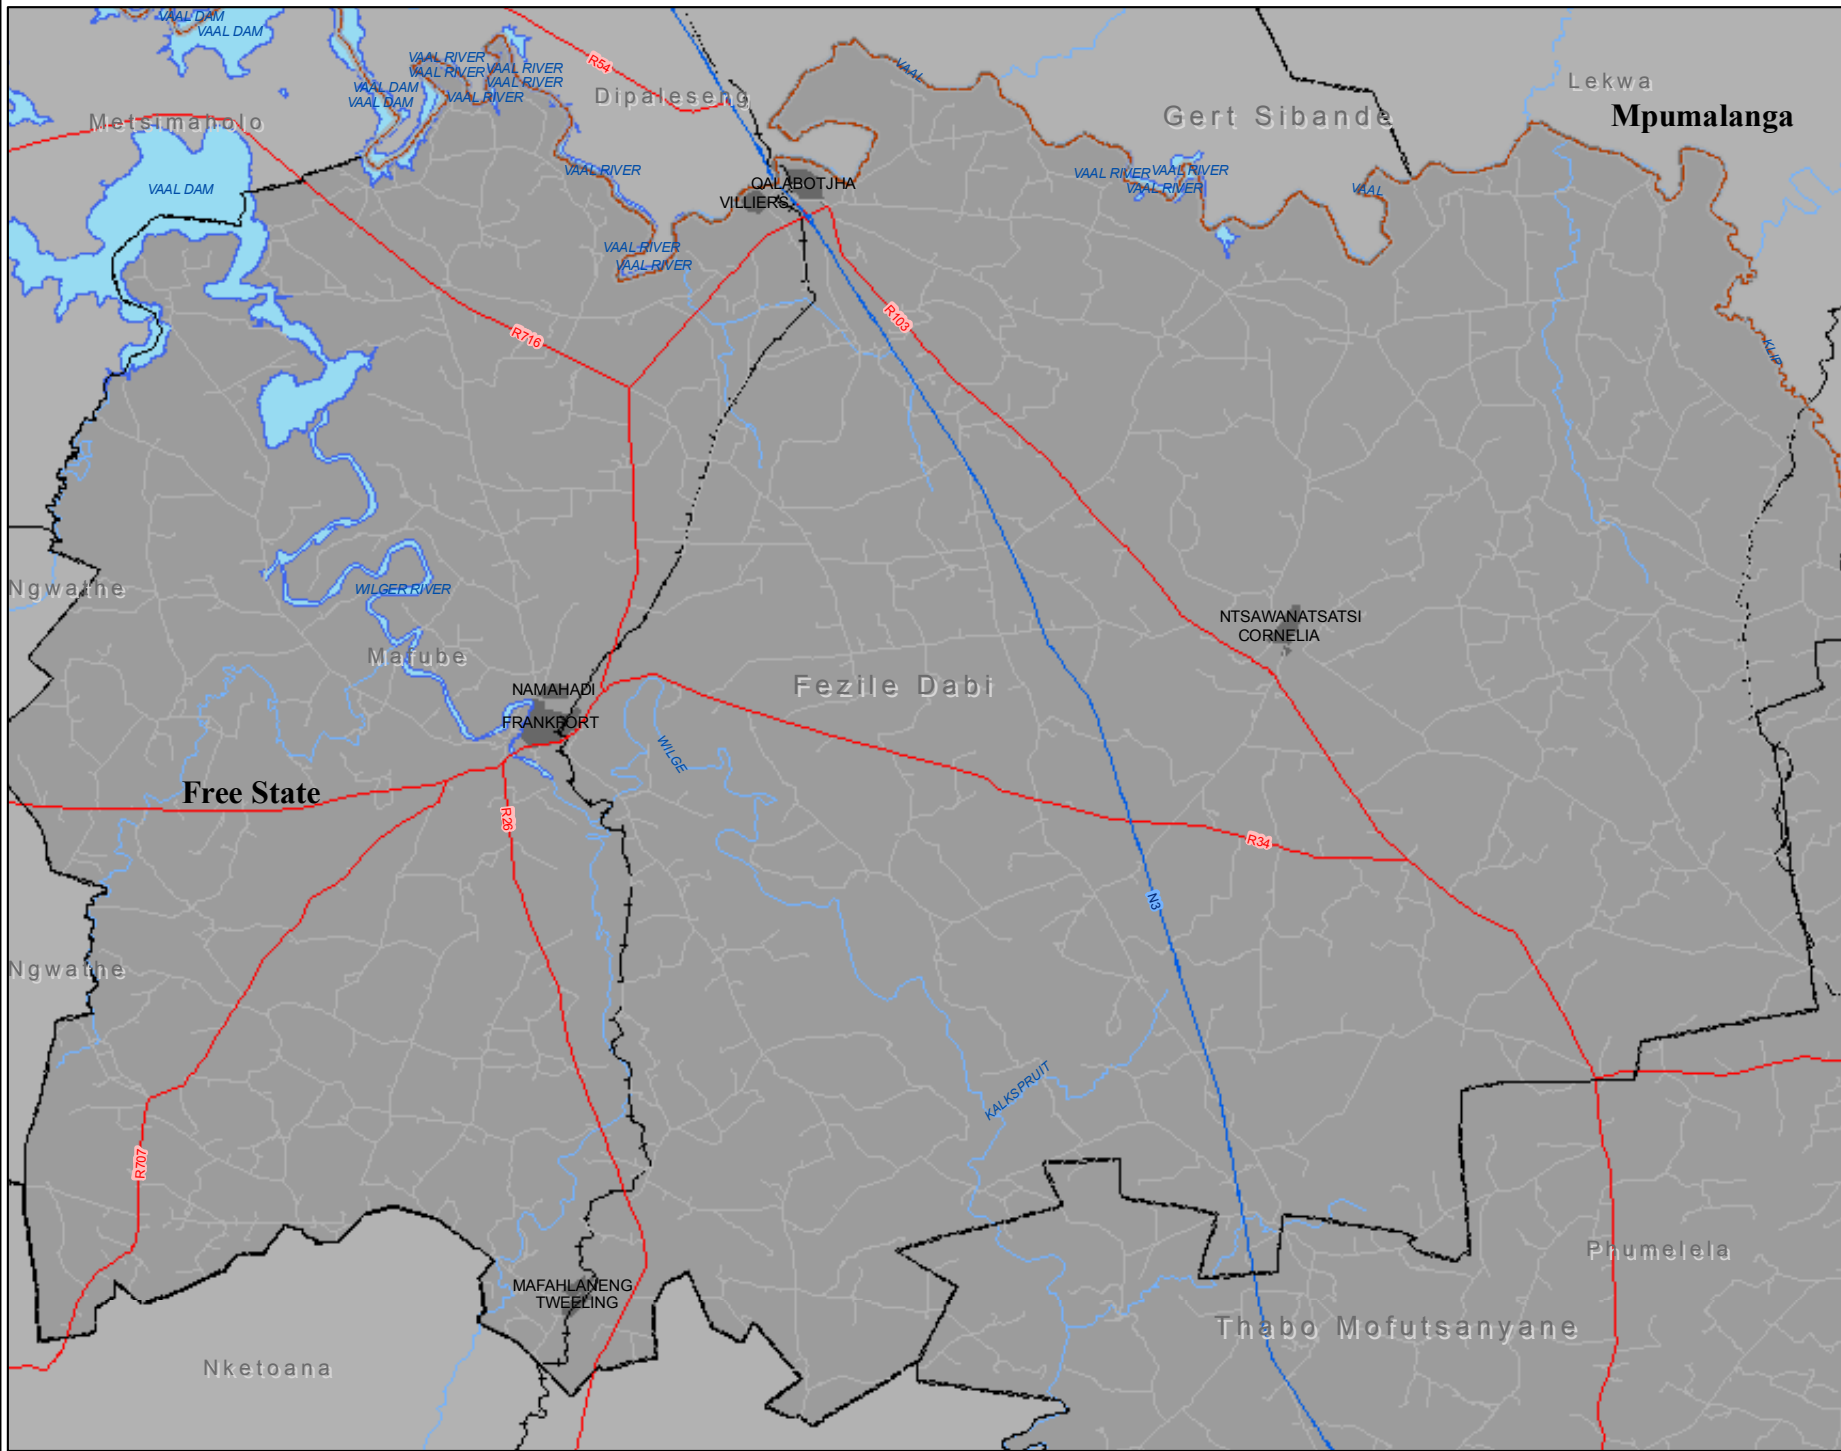

Mafube Municipality - Basemap

0 3.75 7.5 15 km

1:400,000

Legend

- Provinces
- Local Municipal Boundaries
- National Route
- Main Route
- Secondary Route
- Rail
- Parks
- Waterbodies
- Rivers
- Settlements
- District_Municipal Boundaries

Map Created by:
National Disaster Management Centre
(+27) 12 334 0444 (t)
(+27) 12 334 0810 (f)
www.ndmc.gov.za

Data Supplied by:
Boundaries - MDB (08)
Cities & Towns - S&M (08)
Roads - BCX (08)
Parks - Dept Agriculture
Rivers & Waterbodies - BCX (08)

NDMC_Maps\LM Maps\Basemap\
Mafube_A4_LS